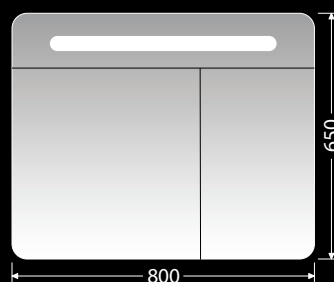

PIR ZS 80 LED 15.786,-

Levá - panty vlevo

Levá - panty vlevo