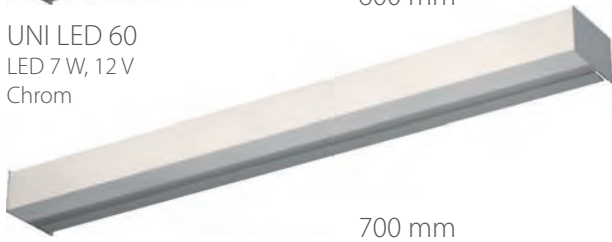

KARO

600 mm

UNI LED 60  
LED 7 W, 12 V  
Chrom

700 mm

UNI LED 70  
LED 8 W, 12 V  
Chrom

800 mm

UNI LED 80  
LED 9 W, 12 V  
Chrom

900 mm