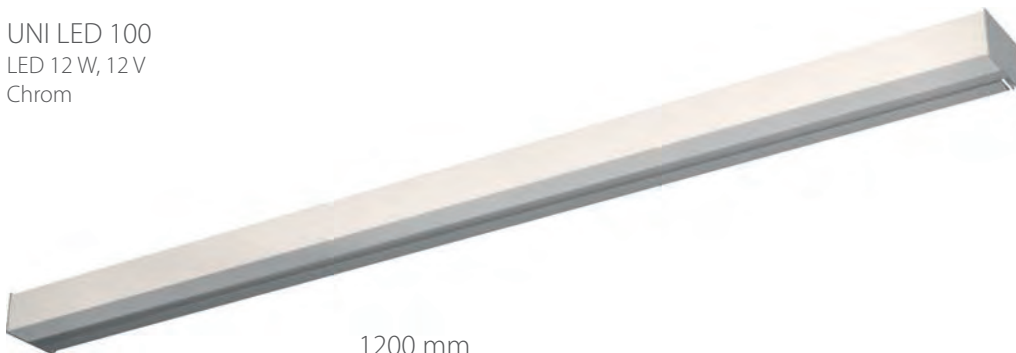

1000 mm

UNI LED 100
LED 12 W, 12 V
Chrom