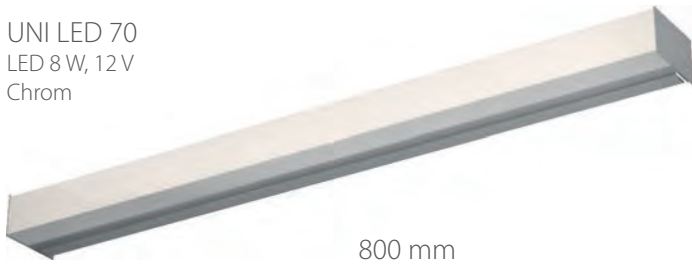

KARO

600 mm

UNI LED 60  
LED 7 W, 12 V  
Chrom

700 mm

UNI LED 70  
LED 8 W, 12 V  
Chrom

800 mm

UNI LED 80  
LED 9 W, 12 V  
Chrom

900 mm