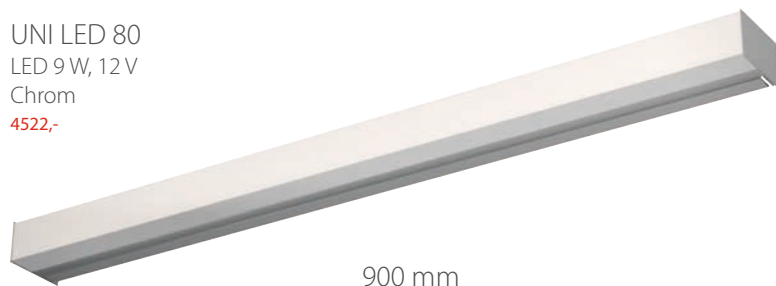

UNI LED 90
LED 11 W, 12 V
Chrom
4687,-

800 mm