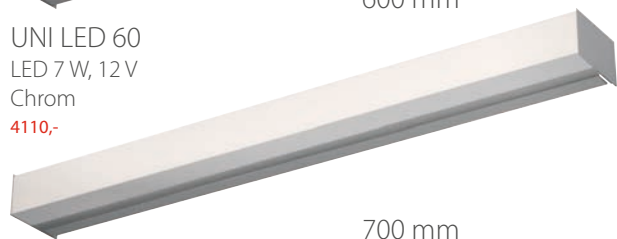

POD 5 W

IKS 4-1

KARO

600 mm

UNI LED 60  
LED 7 W, 12 V  
Chrom  
4110,-

700 mm

UNI LED 70  
LED 8 W, 12 V  
Chrom  
4316,-

800 mm